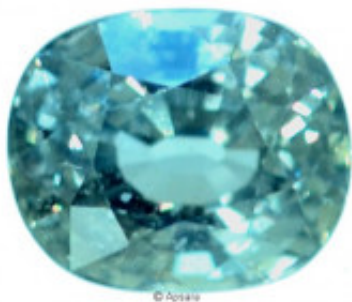

## Unheated Teal-Green Sapphire - 1217103

**Brand:** Apsara Gems

**Product Code:** 1217103

**Weight:** 6.75Cts

**Dimensions:** 10.80mm x 9.02mm x 7.54mm

**Price: £3,240.00**

**Ex Tax: £2,700.00**

#### Description

Clarity: Light inclusions

Origin Opinion: Africa

Cut: Mixed step cut

Treatment: No evidence of treatment was observed

Price: £400/ct + Vat